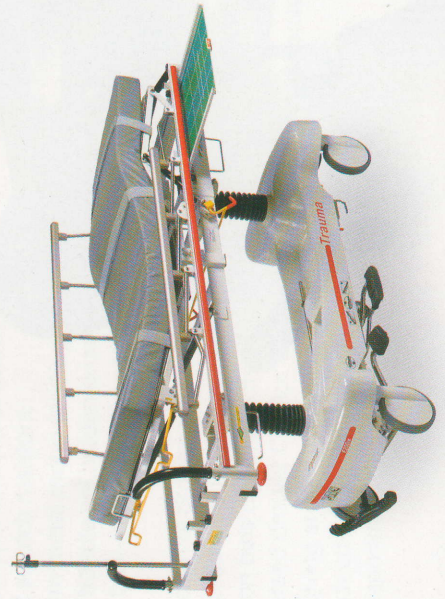

E200ix **Trauma** Stretcher

## Cogent E200ix Trauma Stretcher

*This stretcher with entire X-Ray function designed for whole body. It also added 90 degrees sitting posture and another function is that installed the pneumatic cylinder to adjust crook for knees from 0 degree to 40 degree.*

- Integrated storage tray with oxygen bottle trough
- Trend / Reverse Trend
- Control hydraulic pump in dual-side foot pedal
- X Ray translucent
- Restraint straps with velcro
- Brake pedal control four wheels / steering pedal in two end og bed
- IV pole inserted hole x 5
- Protective corner bumpers x4
- Collapsible siderails
- Pneumatic assist backrest bends the angle  $0^{\circ} \sim 90^{\circ}$
- Retractable fifth-wheel steering
- 4"(10cm) mattress or more
- (tente) 8" wide wheel
- Wheel Cover
- Delivery Push Bar
- Two stages movable IV pole x 1
- Two stages permanent folding IV Rod x1
- Foot auxiliary push bar
- No-crank pneumatic knee gatch  $0^{\circ} \sim 40^{\circ}$
- Upright oxygen holder aperture

# Specifications

Model Number	ES280 / E200 / E200i / E220LED A.B	E200X / E200ix	ES280
Overall Length	208 cm	212cm	Electric Specification
Overall Width	85 cm	85cm	Voltage AC220-240 / 120VAC 50/60 Hz
Weight Capacity	225 kg	228kg	Standard spare parts
Height Range			Mattress, storage battery and charger
High	91 cm ±1	99 cm ±1	
Low	55 cm ±1	65 cm ±1	