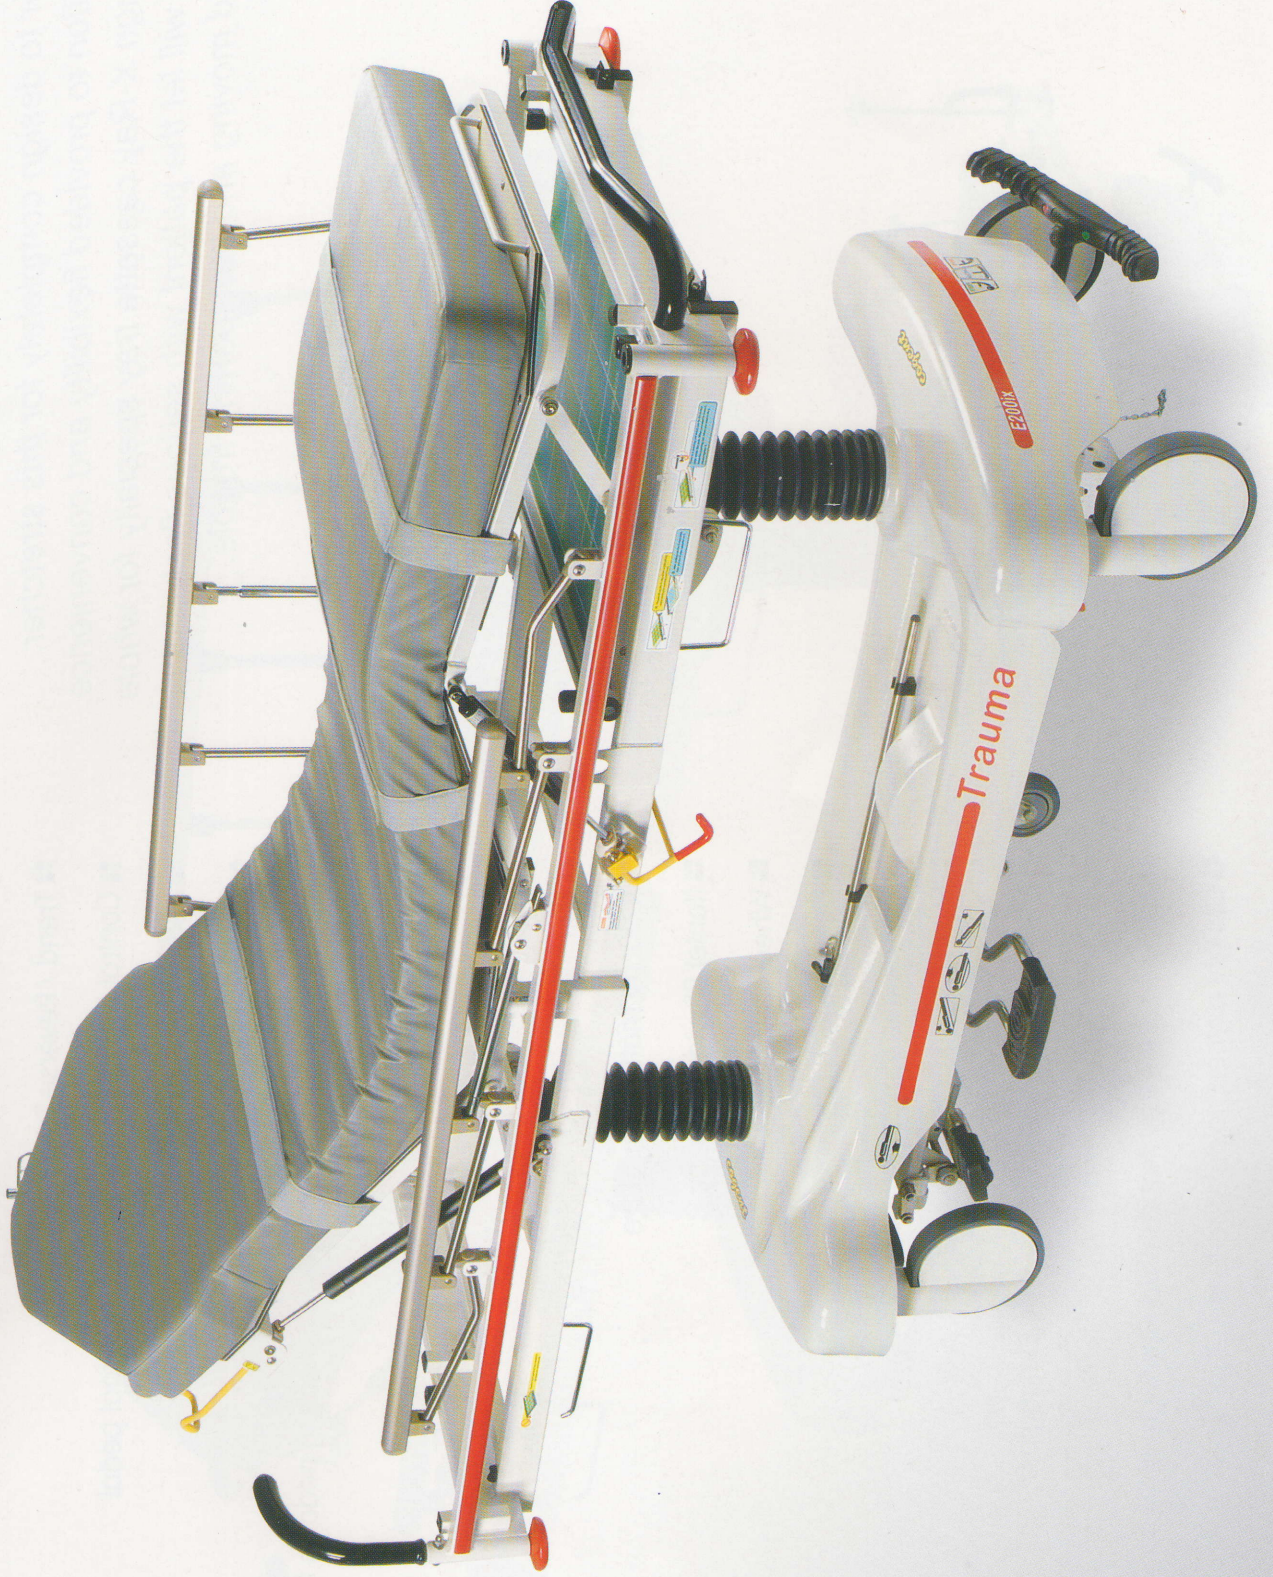

E200ix **Trauma** Stretcher

## Cogent E200ix Trauma Stretcher

*This stretcher with entire X-Ray function designed for whole body. It also added 90 degrees sitting posture and another function is that installed the pneumatic cylinder to adjust crook for knees from 0 degree to 40 degree.*

- Integrated storage tray with oxygen bottle trough
- Trend / Reverse Trend
- Control hydraulic pump in dual-side foot pedal
- X Ray translucent
- Restraint straps with velcro
- Brake pedal control four wheels / steering pedal in two end og bed
- IV pole inserted hole x 5
- Protective corner bumpers x4
- Collapsible siderails
- Pneumatic assist backrest bends the angle  $0^{\circ} \sim 90^{\circ}$
- Retractable fifth-wheel steering
- 4"(10cm) mattress or more
- (tente) 8" wide wheel
- Wheel Cover
- Delivery Push Bar
- Two stages movable IV pole x 1
- Two stages permanent folding IV Rod x1
- Foot auxiliary push bar
- No-crank pneumatic knee gatch  $0^{\circ} \sim 40^{\circ}$
- Upright oxygen holder aperture

# Specifications

Model Number	ES280 / E200 / E200i / E220LED A.B	E200X / E200ix	ES280
Overall Length	208 cm	212cm	Electric Specification
Overall Width	85 cm	85cm	Voltage AC220-240 / 120VAC 50/60 Hz
Weight Capacity	225 kg	228kg	Standard spare parts
Height Range			Mattress, storage battery and charger
High	91 cm ±1	99 cm ±1	
Low	55 cm ±1	65 cm ±1	